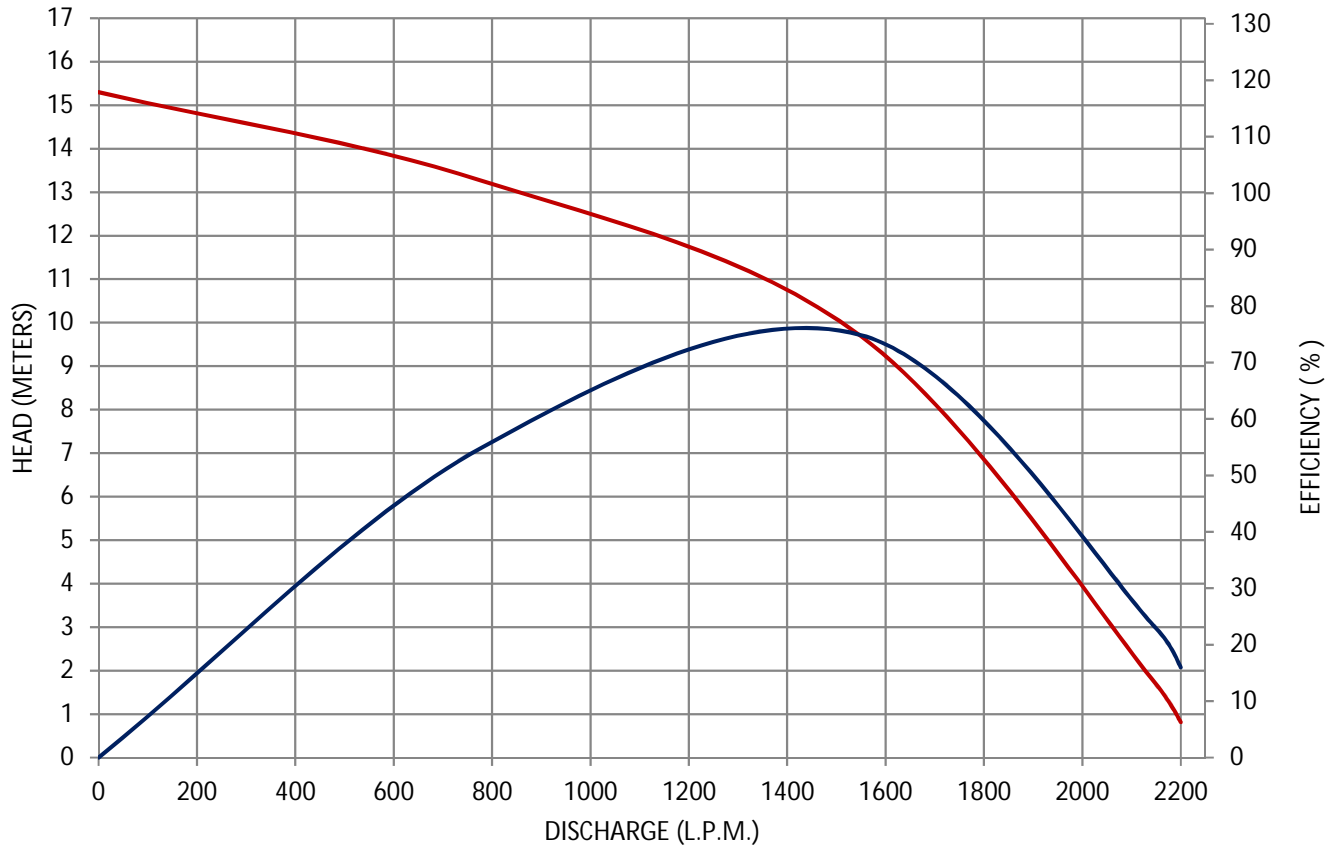

**SOVEREIGN
PUMPS**
Innovative pumps for the future...

SOVEREIGN PUMPING SOLUTIONS PVT. LTD.

PUMP PERFORMANCE GRAPH

SPG53L

H.P.:	5	Kw:	3.7	R.P.M.:	2850	DICHARGE SIZE (INCH / MM) :	4"/100
-------	---	-----	-----	---------	------	-----------------------------	--------