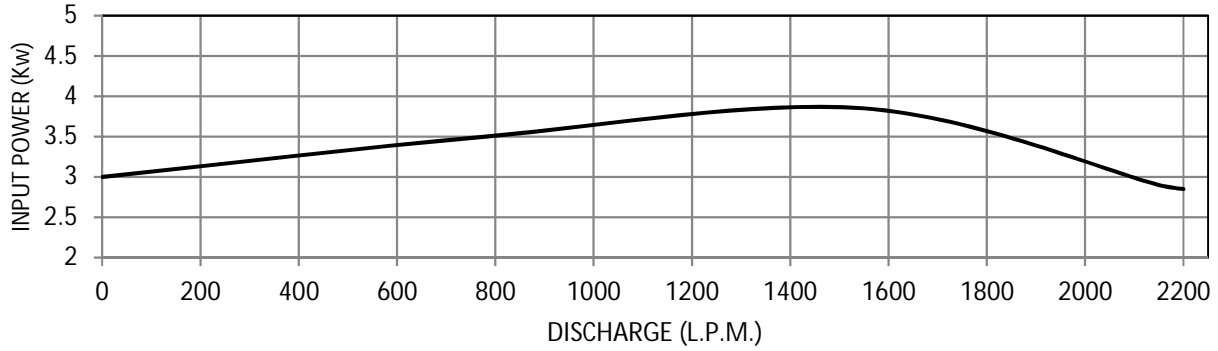

**SOVEREIGN
PUMPS**
Innovative pumps for the future...

SOVEREIGN PUMPING SOLUTIONS PVT. LTD.

PUMP PERFORMANCE GRAPH

SPG53L

H.P.:	5	Kw:	3.7	R.P.M.:	2850	DICHARGE SIZE (INCH / MM) :	4"/100
-------	---	-----	-----	---------	------	-----------------------------	--------