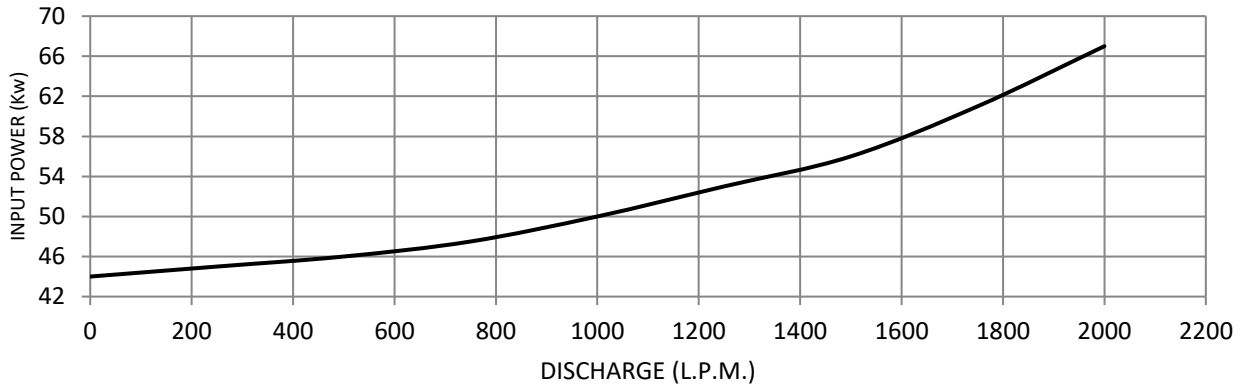

SOVEREIGN PUMPS
Innovative pumps for the future.

SOVEREIGN PUMPING SOLUTIONS PVT. LTD.

PUMP PERFORMANCE GRAPH

SPG1004SH

H.P.:	100	Kw :	75	R.P.M.:	2850	DICHARGE SIZE (INCH / MM) :	4"/100
-------	-----	------	----	---------	------	-----------------------------	--------