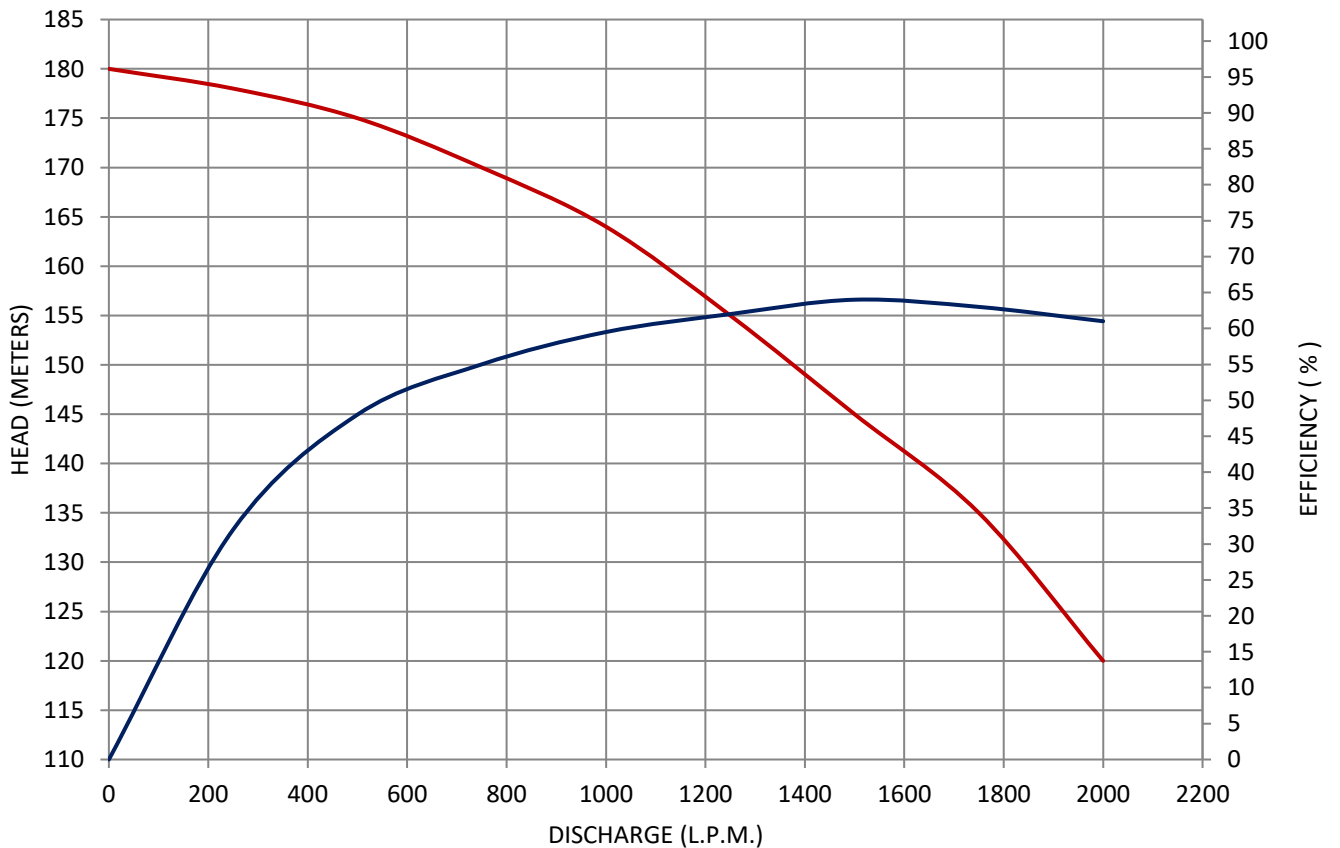

SOVEREIGN PUMPS
Innovative pumps for the future.

SOVEREIGN PUMPING SOLUTIONS PVT. LTD.

PUMP PERFORMANCE GRAPH

SPG1004SH

H.P.:	100	Kw :	75	R.P.M.:	2850	DICHARGE SIZE (INCH / MM) :	4"/100
-------	-----	------	----	---------	------	-----------------------------	--------