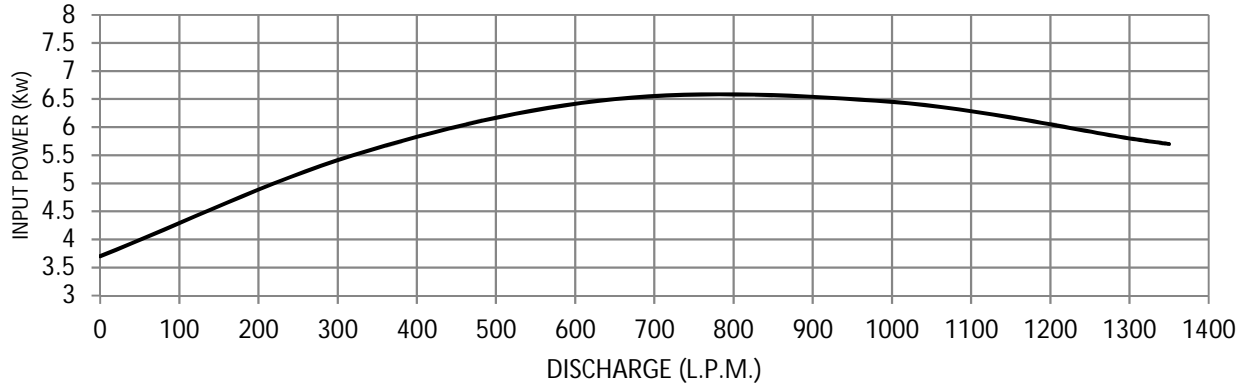

## PUMP PERFORMANCE GRAPH

**SPG103H**

H.P.:	10	Kw:	7.5	R.P.M.:	2850	DICHARGE SIZE (INCH / MM) :	3"/75
-------	----	-----	-----	---------	------	-----------------------------	-------

Rev. : 0	Date : 10 / 6 / 2022
APPROVED BY :-	PREAPARED BY :-