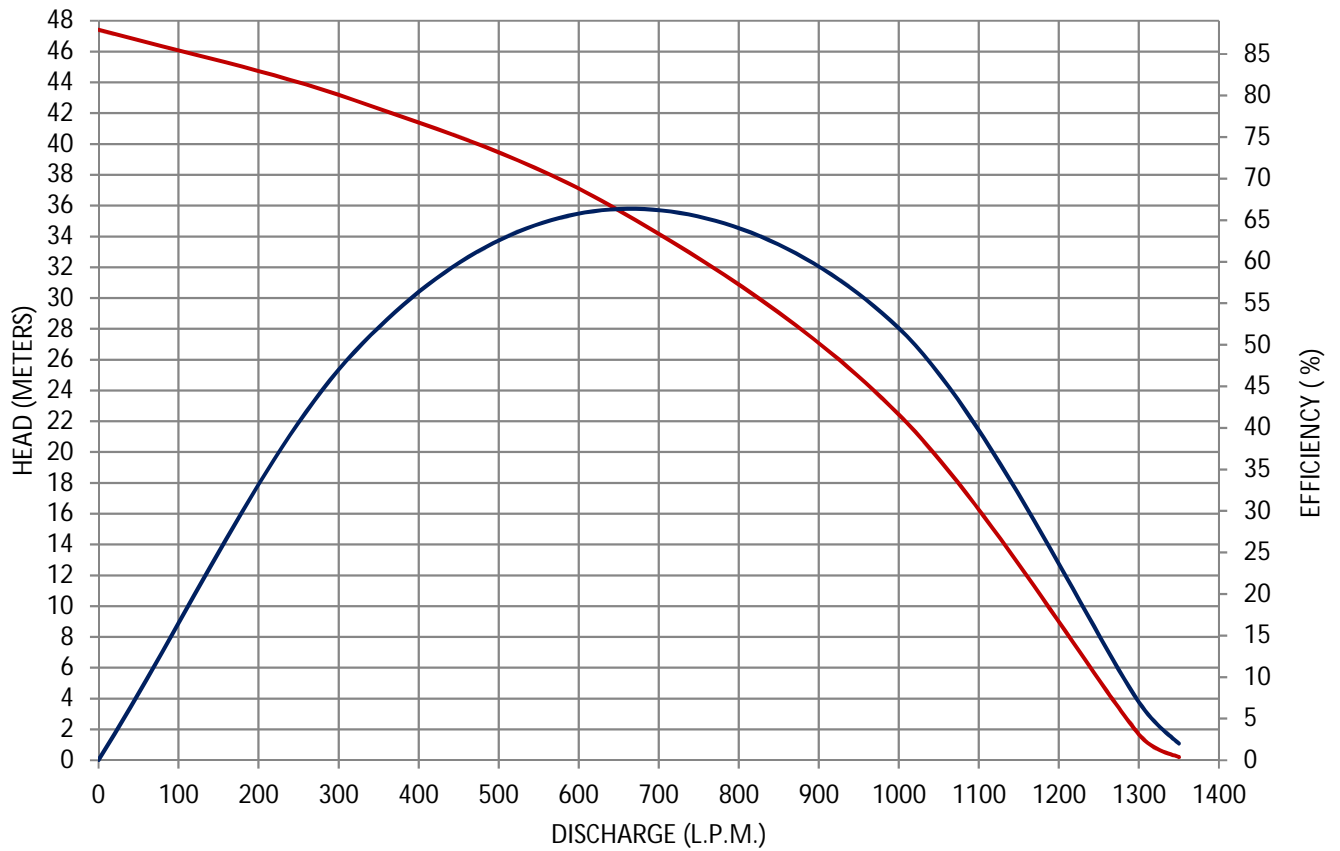

## PUMP PERFORMANCE GRAPH

**SPG103H**

H.P.:	10	Kw:	7.5	R.P.M.:	2850	DICHARGE SIZE (INCH / MM) :	3"/75
-------	----	-----	-----	---------	------	-----------------------------	-------

Rev. : 0	Date : 10 / 6 / 2022
APPROVED BY :-	PREAPARED BY :-