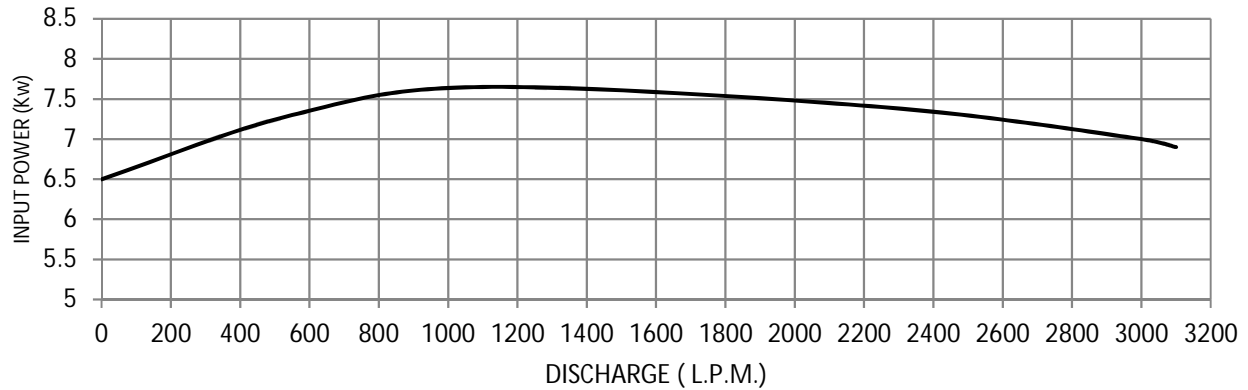

**SOVEREIGN
PUMPS**
Innovative pumps for the future...

SOVEREIGN PUMPING SOLUTIONS PVT. LTD.

PUMP PERFORMANCE GRAPH

SPG103M

H.P.:	10	Kw:	7.5	R.P.M.:	2850	DICHARGE SIZE (INCH / MM) :	4"/100
-------	----	-----	-----	---------	------	-----------------------------	--------