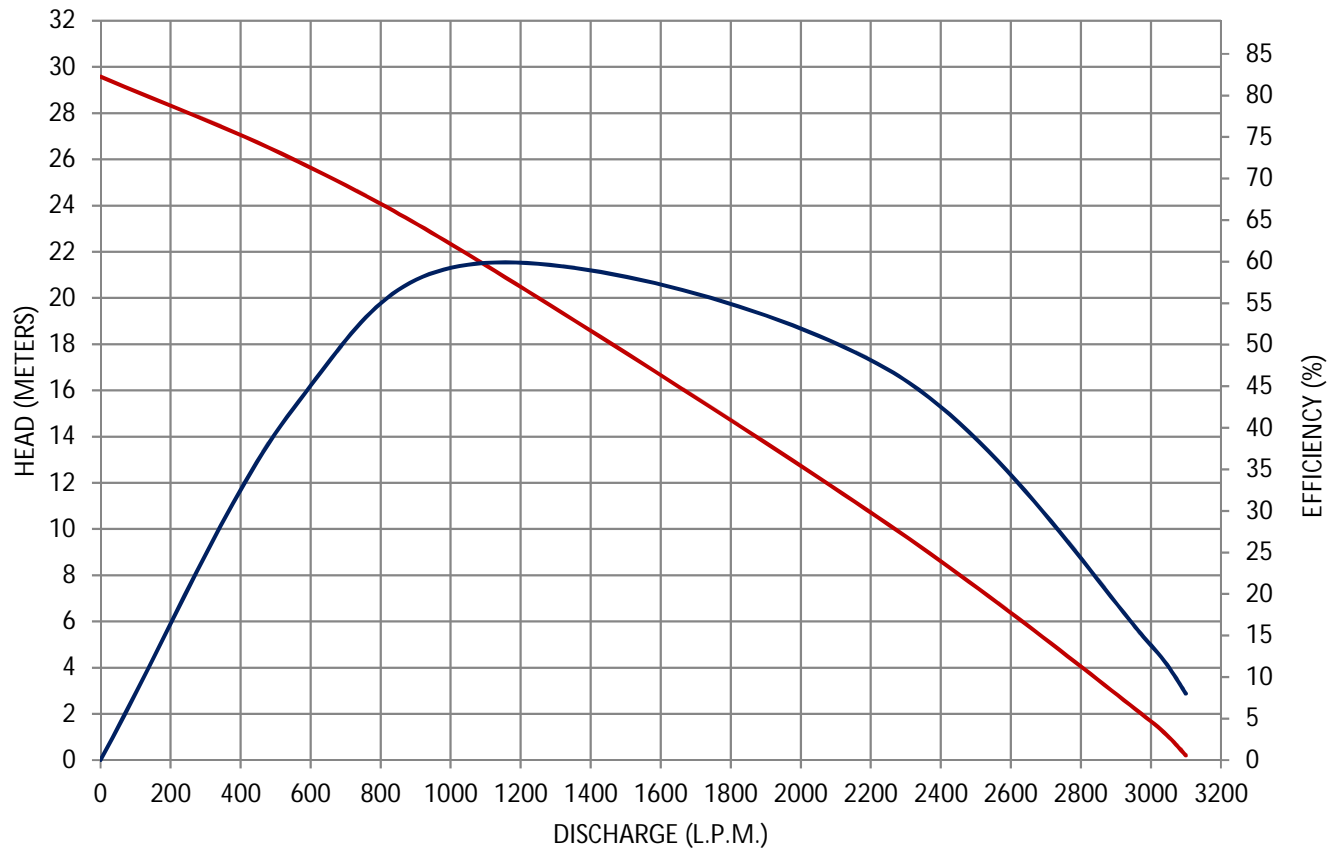

**SOVEREIGN
PUMPS**
Innovative pumps for the future...

SOVEREIGN PUMPING SOLUTIONS PVT. LTD.

PUMP PERFORMANCE GRAPH

SPG103M

H.P.:	10	Kw:	7.5	R.P.M.:	2850	DICHARGE SIZE (INCH / MM) :	4"/100
-------	----	-----	-----	---------	------	-----------------------------	--------