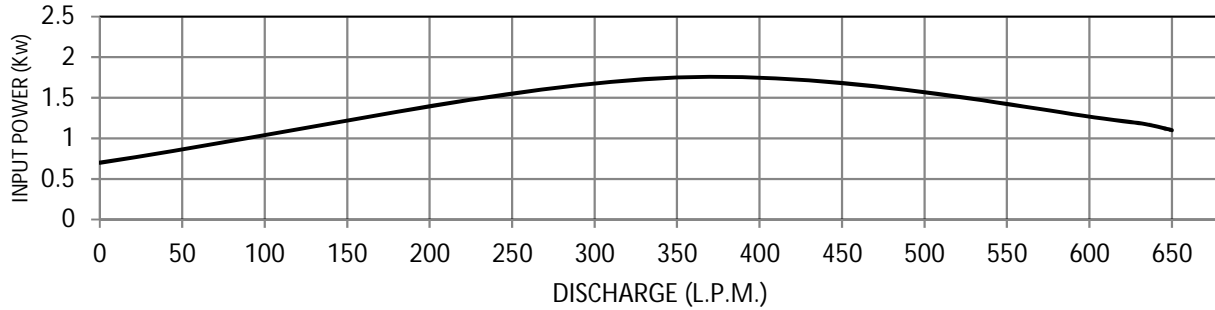

**SOVEREIGN
PUMPS**
Innovative pumps for the future...

SOVEREIGN PUMPING SOLUTIONS PVT. LTD.

PUMP PERFORMANCE GRAPH

SPG21M

H.P.:	2	Kw :	1.5	R.P.M.:	2850	DICHARGE SIZE (INCH / MM) :	2"/50
-------	---	------	-----	---------	------	-----------------------------	-------