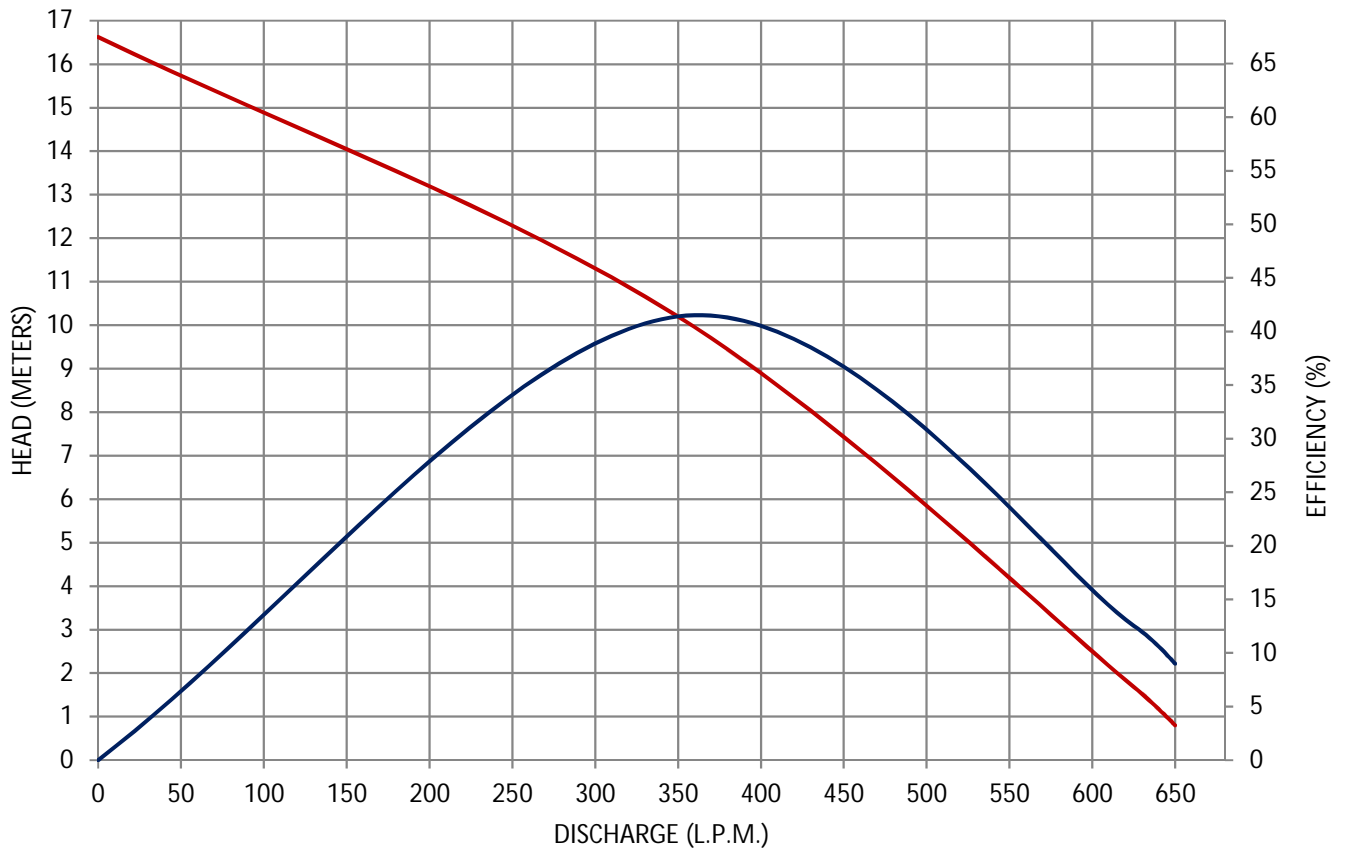

**SOVEREIGN
PUMPS**
Innovative pumps for the future...

SOVEREIGN PUMPING SOLUTIONS PVT. LTD.

PUMP PERFORMANCE GRAPH

SPG21M

H.P.:	2	Kw :	1.5	R.P.M.:	2850	DICHARGE SIZE (INCH / MM) :	2"/50
-------	---	------	-----	---------	------	-----------------------------	-------