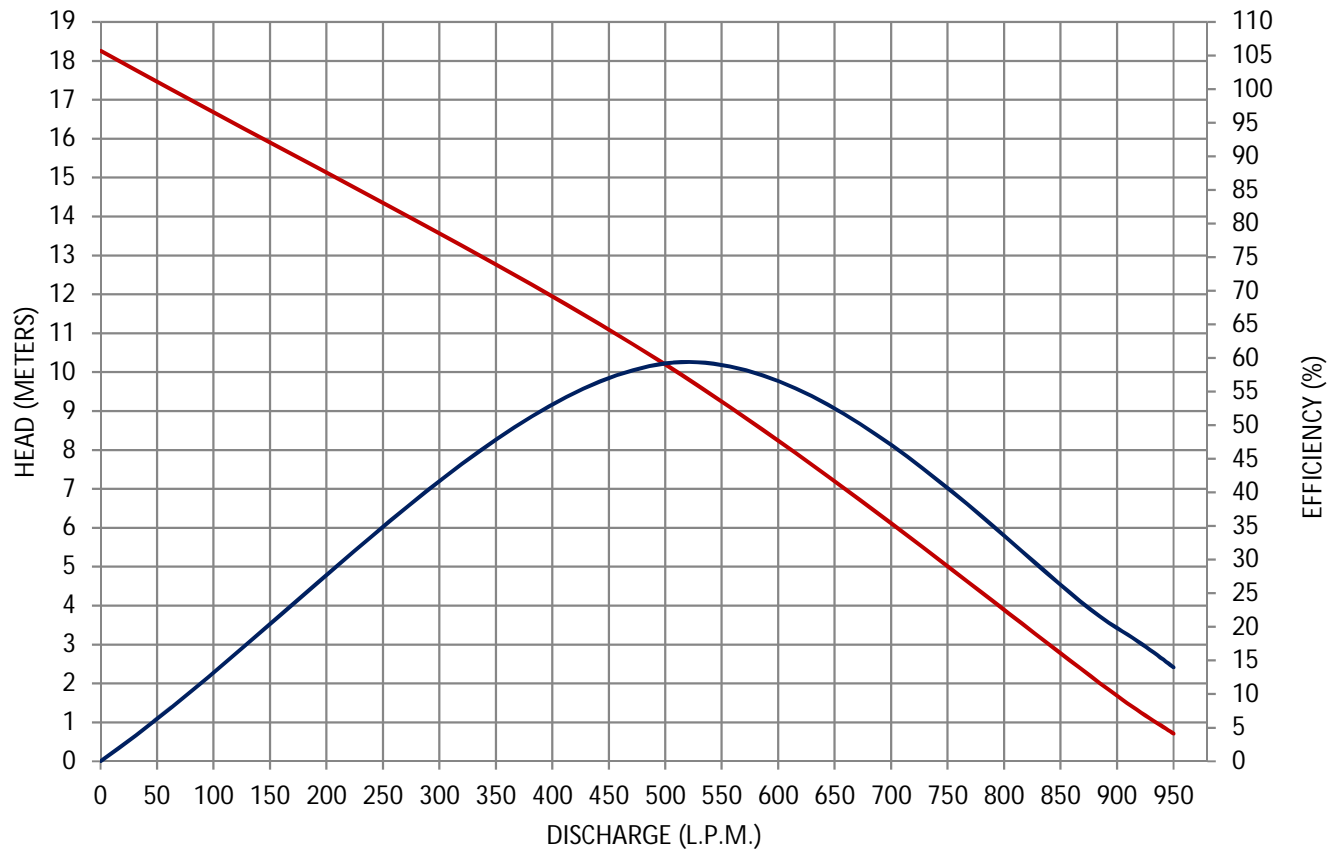

**SOVEREIGN
PUMPS**
Innovative pumps for the future...

SOVEREIGN PUMPING SOLUTIONS PVT. LTD.

PUMP PERFORMANCE GRAPH

SPG22M

H.P.:	2	Kw:	1.5	R.P.M.:	2850	DICHARGE SIZE (INCH / MM) :	3"/75
-------	---	-----	-----	---------	------	-----------------------------	-------