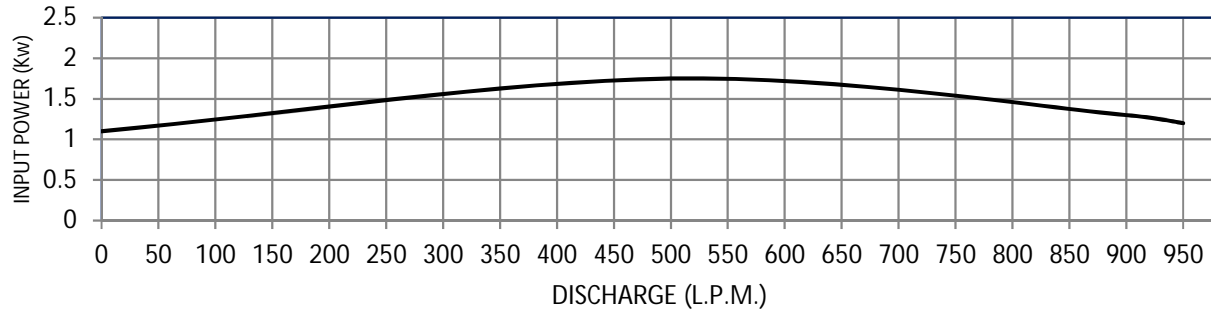

**SOVEREIGN
PUMPS**
Innovative pumps for the future...

SOVEREIGN PUMPING SOLUTIONS PVT. LTD.

PUMP PERFORMANCE GRAPH

SPG22M

H.P.:	2	Kw:	1.5	R.P.M.:	2850	DICHARGE SIZE (INCH / MM) :	3"/75
-------	---	-----	-----	---------	------	-----------------------------	-------