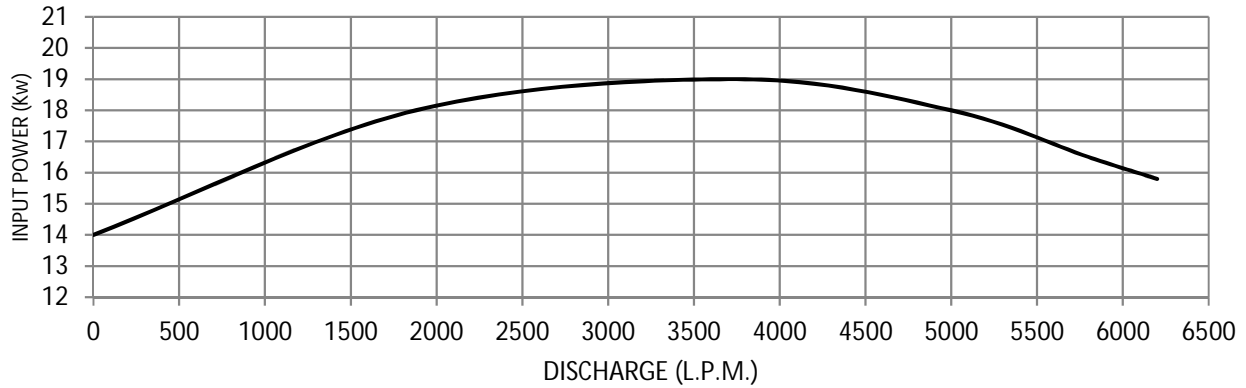

**SOVEREIGN
PUMPS**
Innovative pumps for the future...

SOVEREIGN PUMPING SOLUTIONS PVT. LTD.

PUMP PERFORMANCE GRAPH

SPG254M

H.P.:	25	Kw:	18.6	R.P.M.:	2850	DICHARGE SIZE (INCH / MM) :	6"/150
-------	----	-----	------	---------	------	-----------------------------	--------