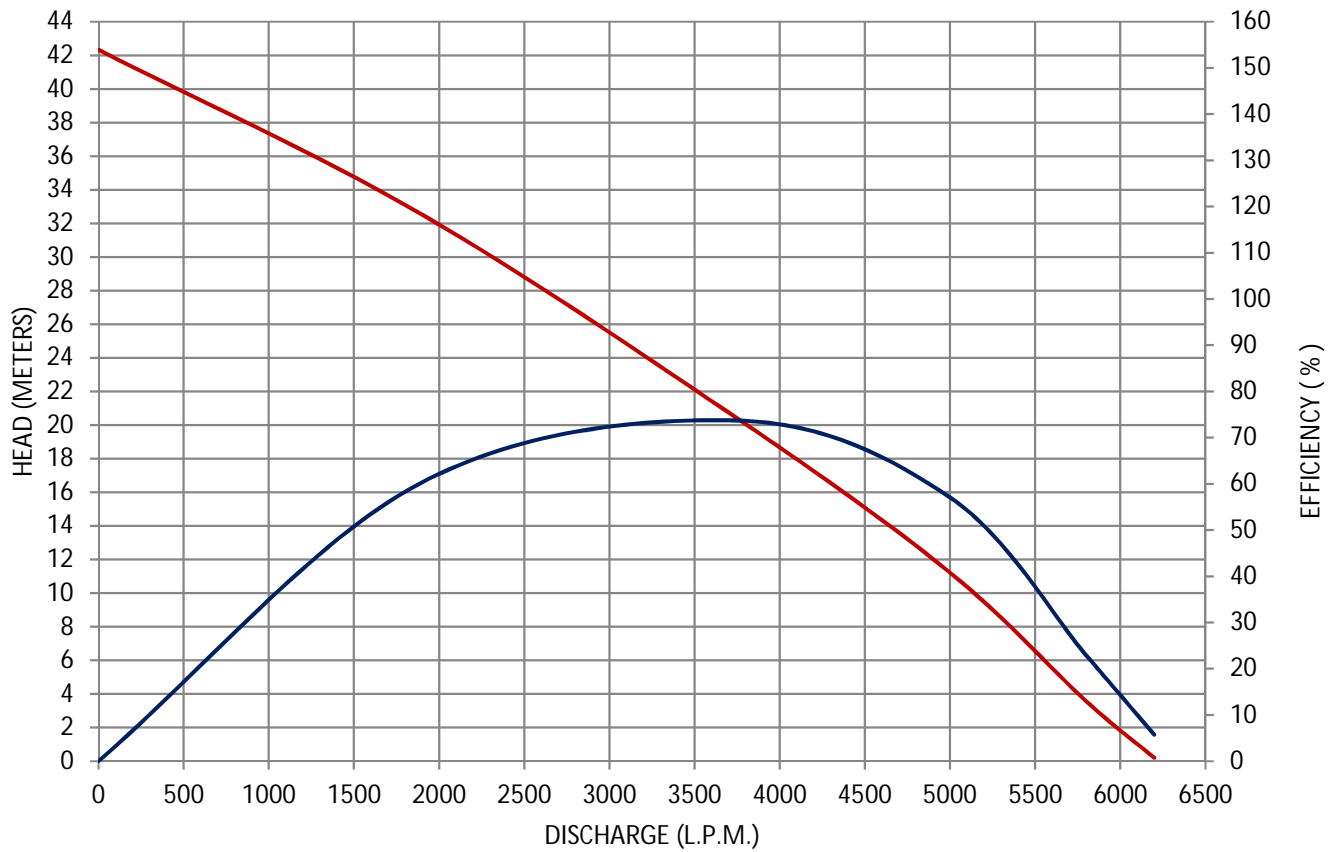

**SOVEREIGN
PUMPS**
Innovative pumps for the future...

SOVEREIGN PUMPING SOLUTIONS PVT. LTD.

PUMP PERFORMANCE GRAPH

SPG254M

H.P.:	25	Kw:	18.6	R.P.M.:	2850	DICHARGE SIZE (INCH / MM) :	6"/150
-------	----	-----	------	---------	------	-----------------------------	--------