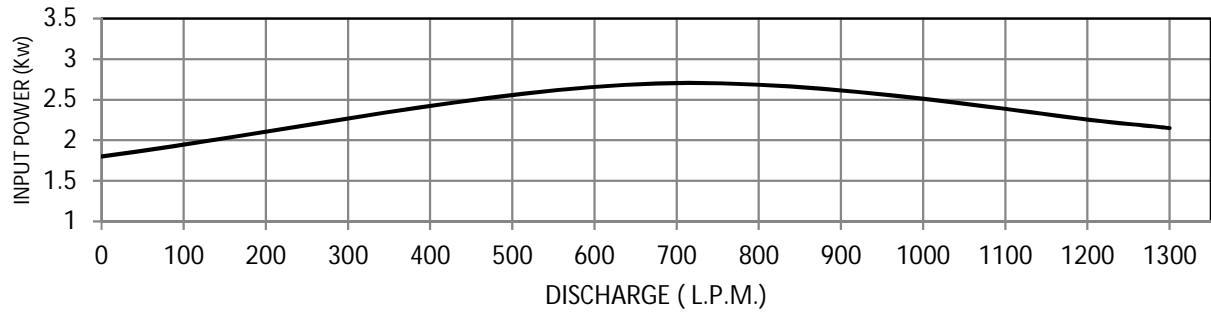

**SOVEREIGN
PUMPS**
Innovative pumps for the future...

SOVEREIGN PUMPING SOLUTIONS PVT. LTD.

PUMP PERFORMANCE GRAPH

SPG32MS

H.P.:	3	Kw:	2.2	R.P.M.:	2850	DICHARGE SIZE (INCH / MM) :	3"/75
-------	---	-----	-----	---------	------	-----------------------------	-------