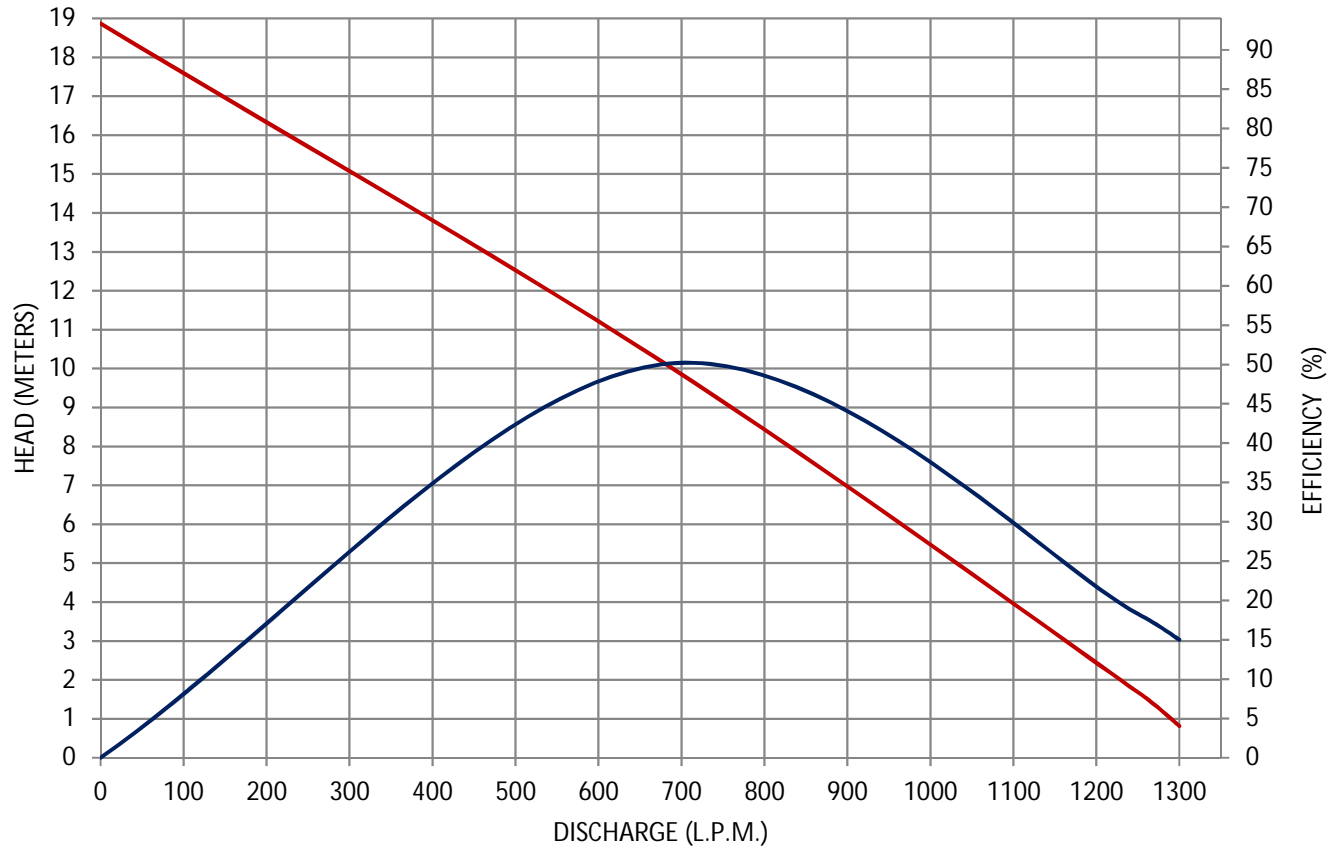

**SOVEREIGN
PUMPS**
Innovative pumps for the future...

SOVEREIGN PUMPING SOLUTIONS PVT. LTD.

PUMP PERFORMANCE GRAPH

SPG32MS

H.P.:	3	Kw:	2.2	R.P.M.:	2850	DICHARGE SIZE (INCH / MM) :	3"/75
-------	---	-----	-----	---------	------	-----------------------------	-------