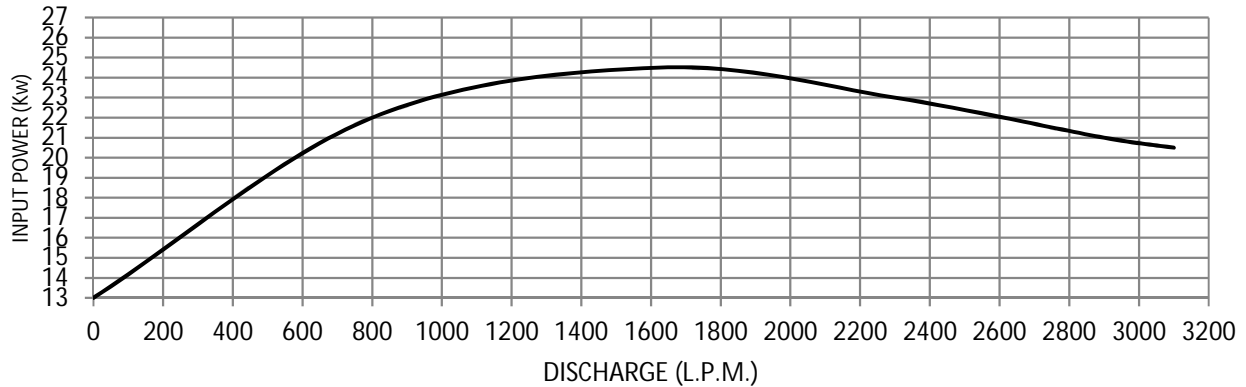

## PUMP PERFORMANCE GRAPH

**SPG355H**

H.P.:	35	Kw:	26	R.P.M.:	2850	DICHARGE SIZE (INCH / MM) :	6"/150
-------	----	-----	----	---------	------	-----------------------------	--------

Rev. : 0	Date : 10 / 6 / 2022
APPROVED BY :-	PREAPARED BY :-