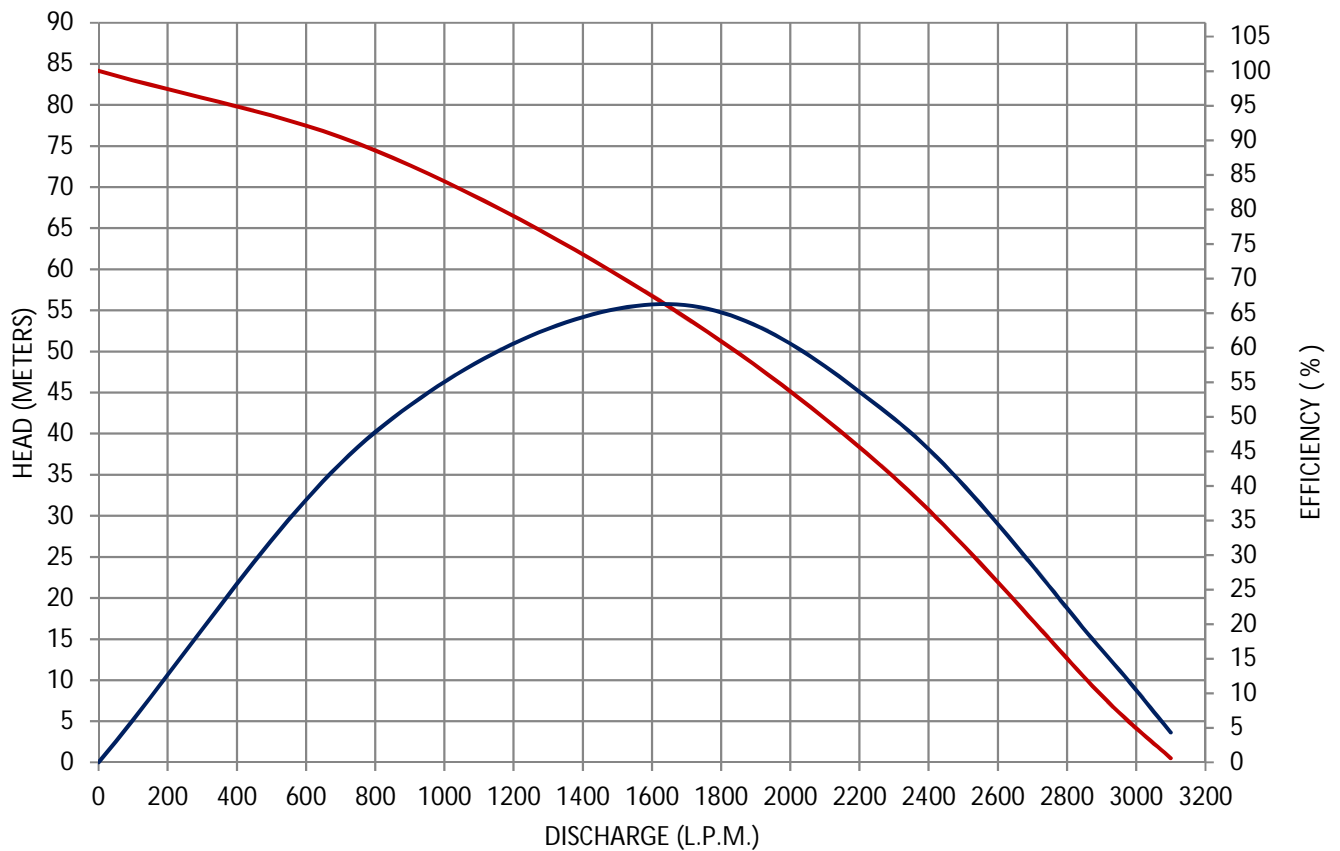

## PUMP PERFORMANCE GRAPH

**SPG355H**

H.P.:	35	Kw:	26	R.P.M.:	2850	DICHARGE SIZE (INCH / MM) :	6"/150
-------	----	-----	----	---------	------	-----------------------------	--------

Rev. : 0	Date : 10 / 6 / 2022
APPROVED BY :-	PREAPARED BY :-