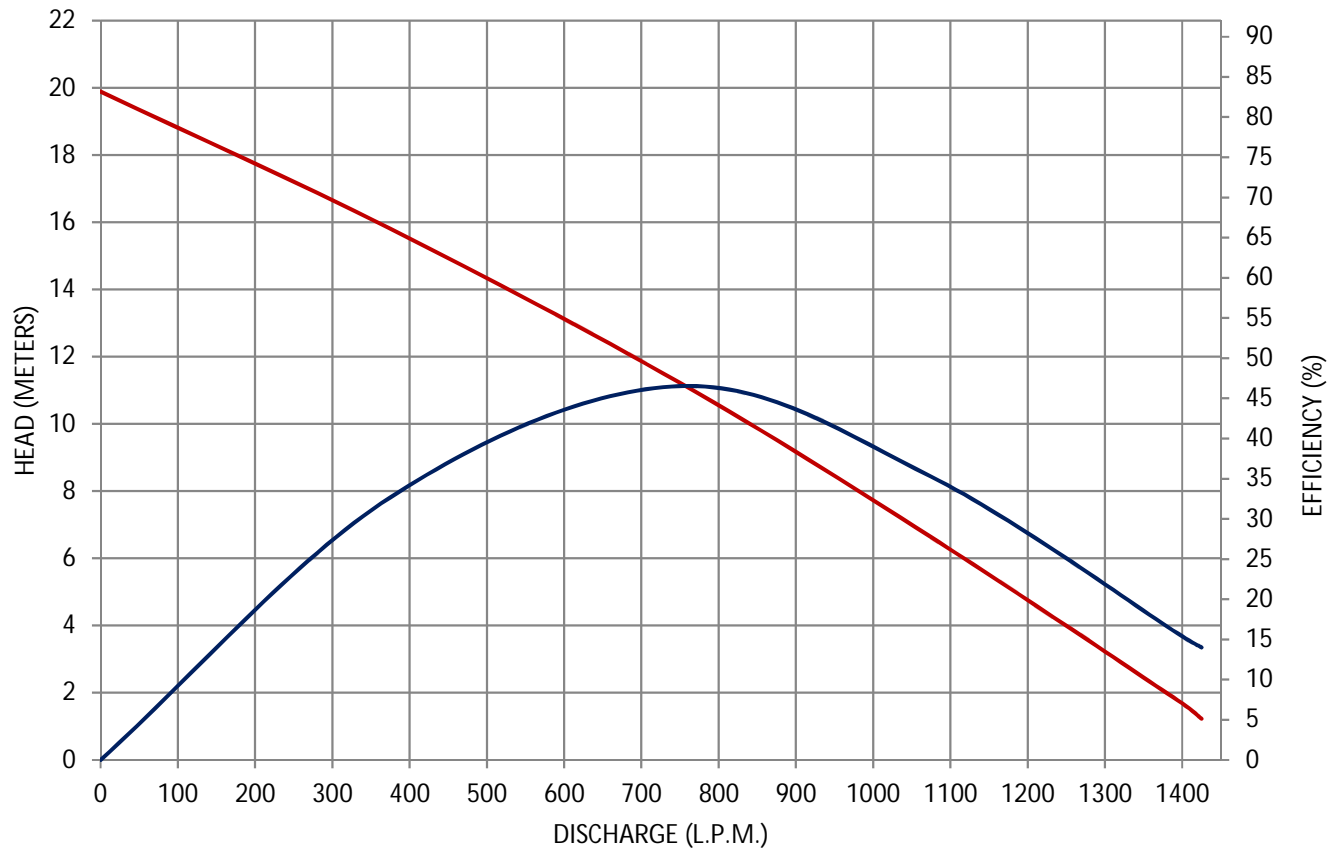

**SOVEREIGN
PUMPS**
Innovative pumps for the future...

SOVEREIGN PUMPING SOLUTIONS PVT. LTD.

PUMP PERFORMANCE GRAPH

SPG42M

H.P.:	4	Kw:	3	R.P.M.:	2850	DICHARGE SIZE (INCH / MM) :	3"/75
-------	---	-----	---	---------	------	-----------------------------	-------