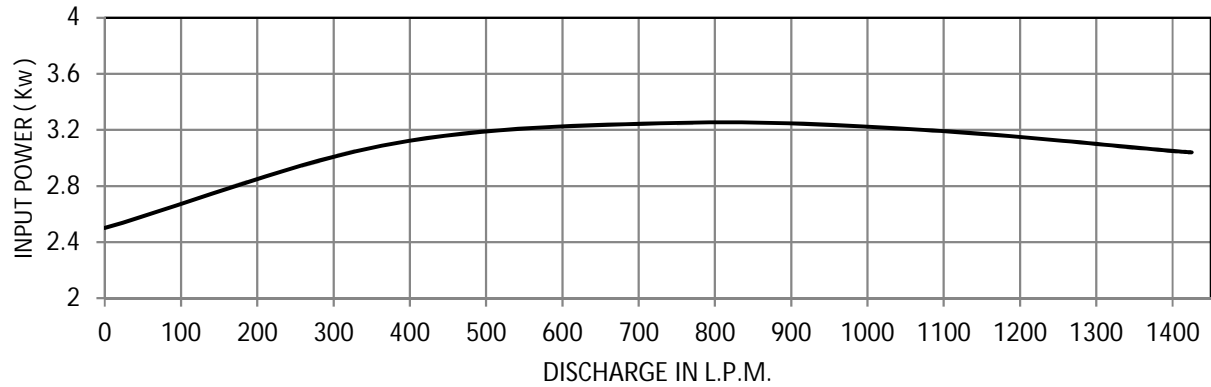

**SOVEREIGN
PUMPS**
Innovative pumps for the future...

SOVEREIGN PUMPING SOLUTIONS PVT. LTD.

PUMP PERFORMANCE GRAPH

SPG42M

H.P.:	4	Kw:	3	R.P.M.:	2850	DICHARGE SIZE (INCH / MM) :	3"/75
-------	---	-----	---	---------	------	-----------------------------	-------