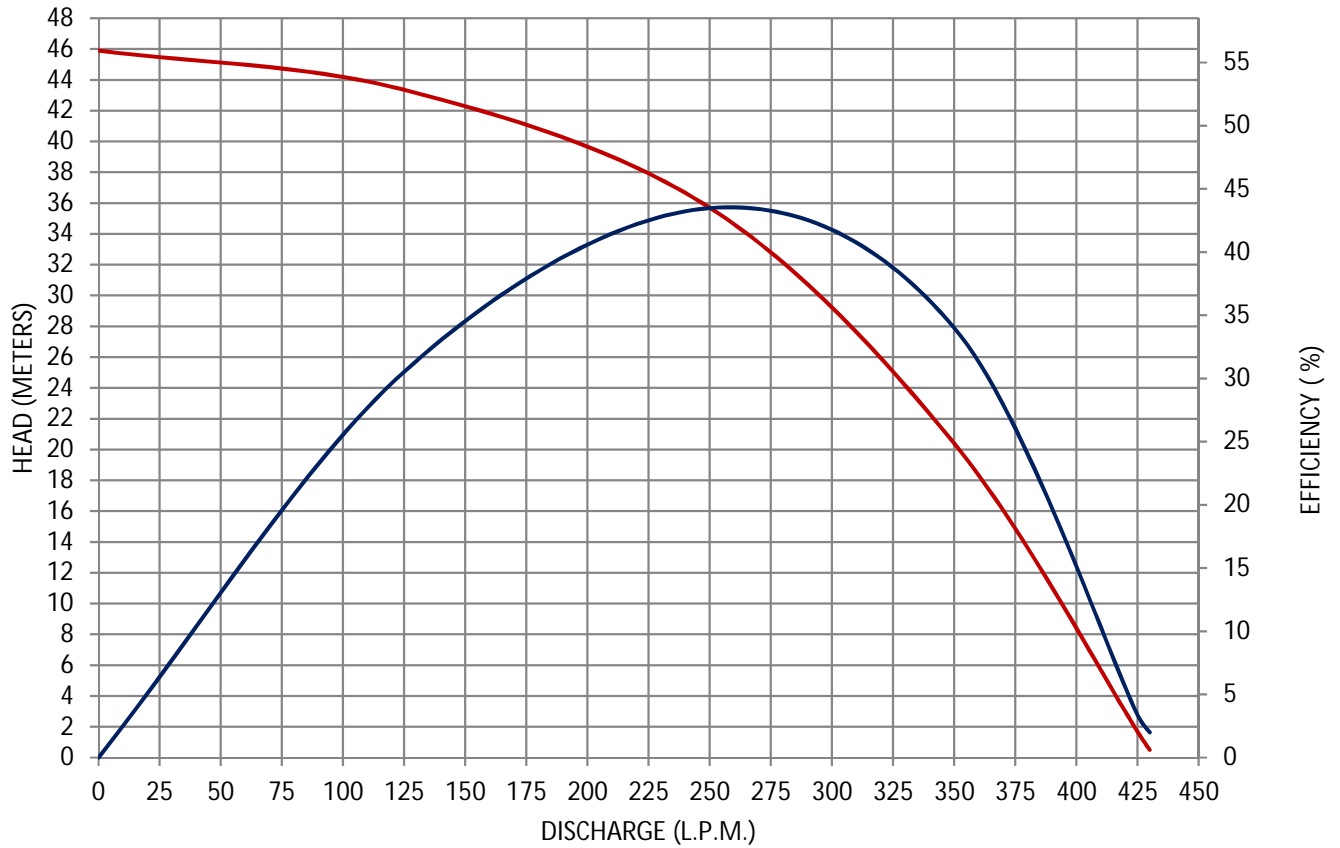

**SOVEREIGN
PUMPS**
Innovative pumps for the future...

SOVEREIGN PUMPING SOLUTIONS PVT. LTD.

PUMP PERFORMANCE GRAPH

SPG53H

H.P.:	5	Kw:	3.7	R.P.M.:	2850	DICHARGE SIZE (INCH / MM) :	3"/75
-------	---	-----	-----	---------	------	-----------------------------	-------