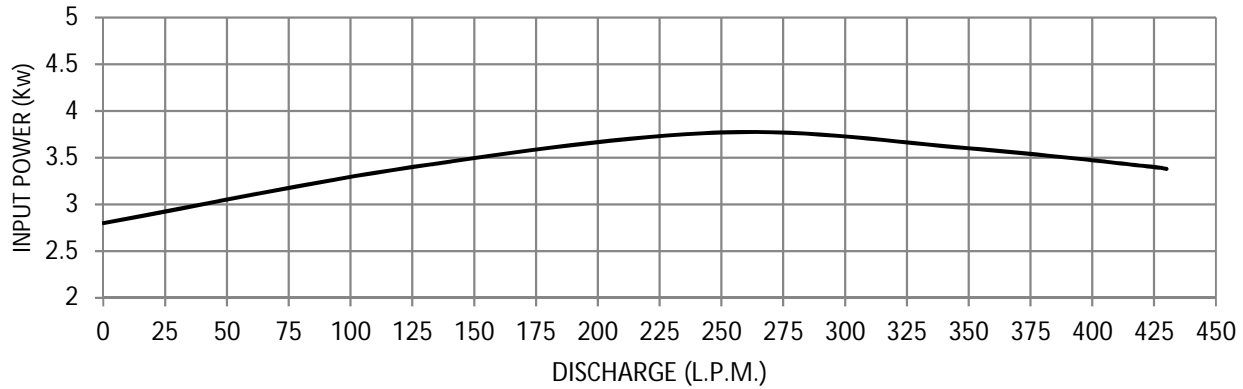

**SOVEREIGN
PUMPS**
Innovative pumps for the future...

SOVEREIGN PUMPING SOLUTIONS PVT. LTD.

PUMP PERFORMANCE GRAPH

SPG53H

H.P.:	5	Kw:	3.7	R.P.M.:	2850	DICHARGE SIZE (INCH / MM) :	3"/75
-------	---	-----	-----	---------	------	-----------------------------	-------