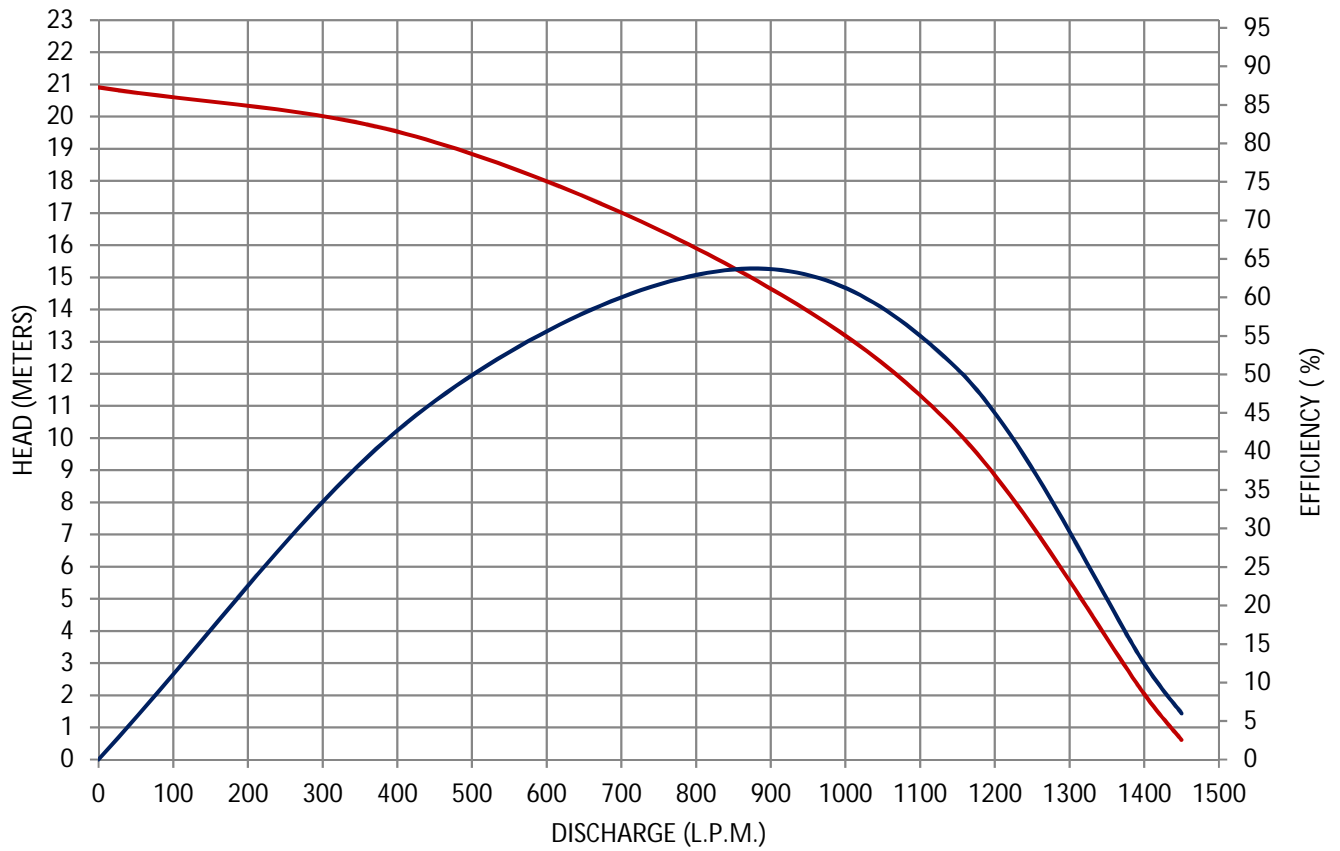

**SOVEREIGN
PUMPS**
Innovative pumps for the future...

SOVEREIGN PUMPING SOLUTIONS PVT. LTD.

PUMP PERFORMANCE GRAPH

SPG53M

H.P.:	5	Kw:	3.7	R.P.M.:	2850	DICHARGE SIZE (INCH / MM) :	4"/100
-------	---	-----	-----	---------	------	-----------------------------	--------