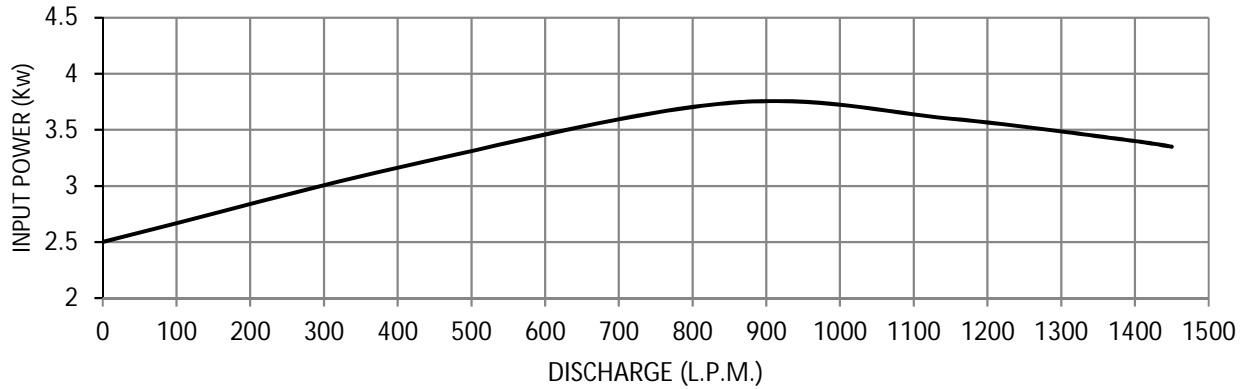

**SOVEREIGN
PUMPS**
Innovative pumps for the future...

SOVEREIGN PUMPING SOLUTIONS PVT. LTD.

PUMP PERFORMANCE GRAPH

SPG53M

H.P.:	5	Kw:	3.7	R.P.M.:	2850	DICHARGE SIZE (INCH / MM) :	4"/100
-------	---	-----	-----	---------	------	-----------------------------	--------