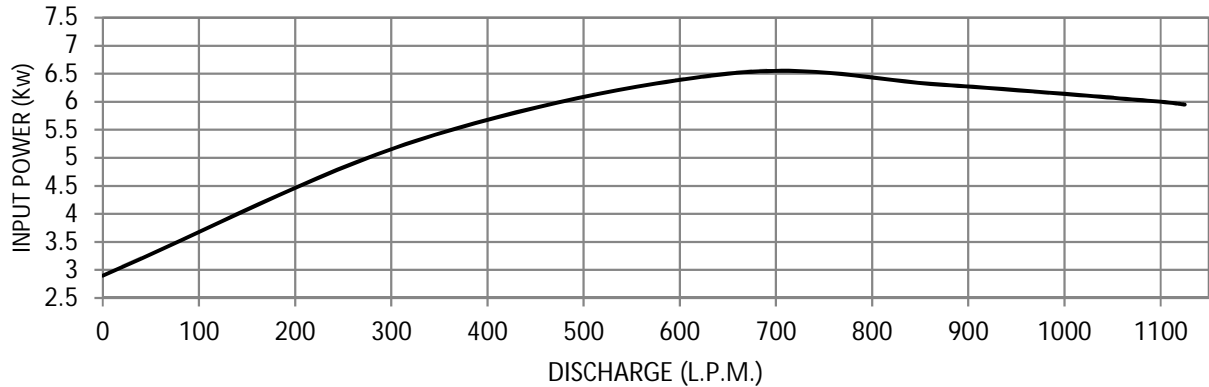

**SOVEREIGN
PUMPS**
Innovative pumps for the future...

SOVEREIGN PUMPING SOLUTIONS PVT. LTD.

PUMP PERFORMANCE GRAPH

SPG73H

H.P.:	7.5	Kw:	5.6	R.P.M.:	2850	DICHARGE SIZE (INCH / MM) :	3"/75
-------	-----	-----	-----	---------	------	-----------------------------	-------