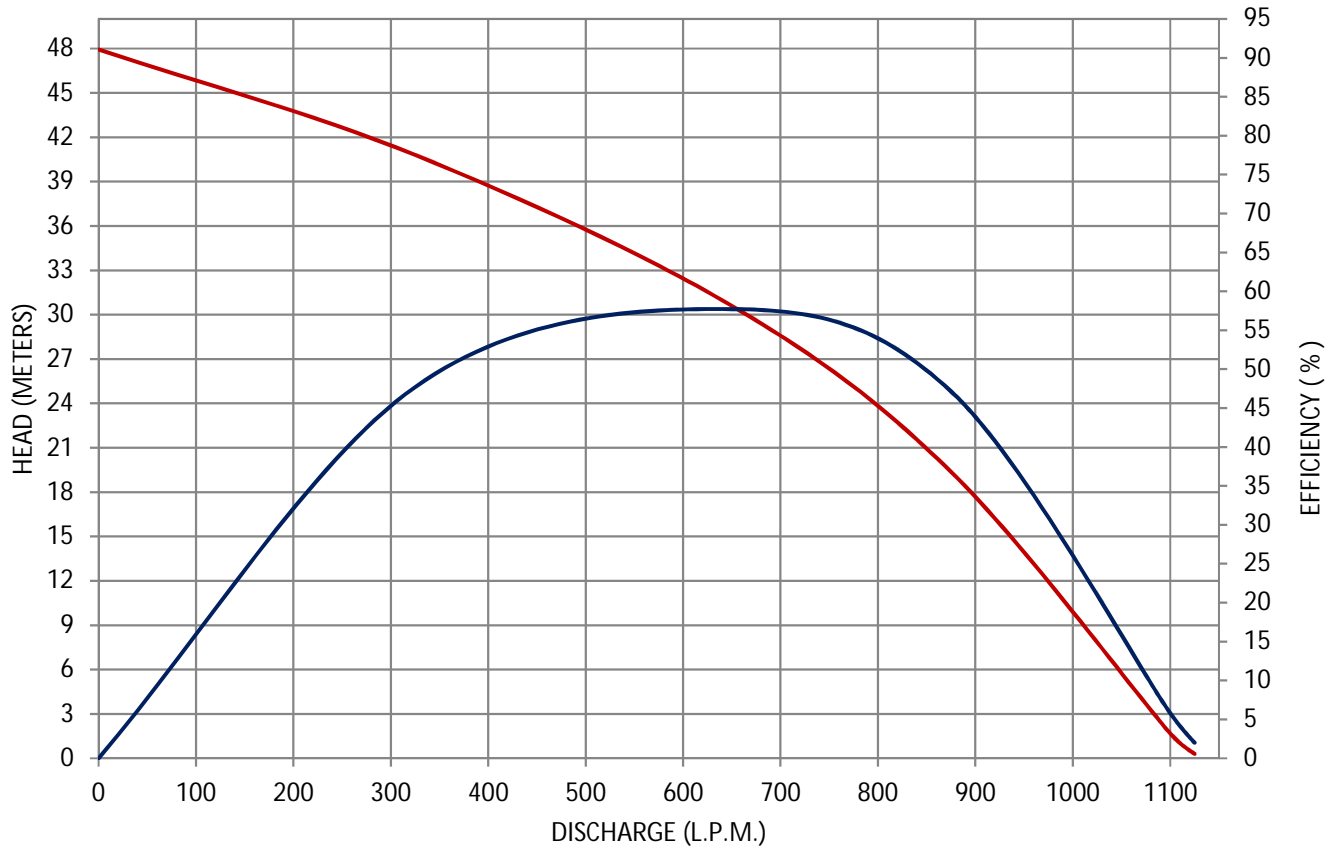

**SOVEREIGN
PUMPS**
Innovative pumps for the future...

SOVEREIGN PUMPING SOLUTIONS PVT. LTD.

PUMP PERFORMANCE GRAPH

SPG73H

H.P.:	7.5	Kw:	5.6	R.P.M.:	2850	DICHARGE SIZE (INCH / MM) :	3"/75
-------	-----	-----	-----	---------	------	-----------------------------	-------