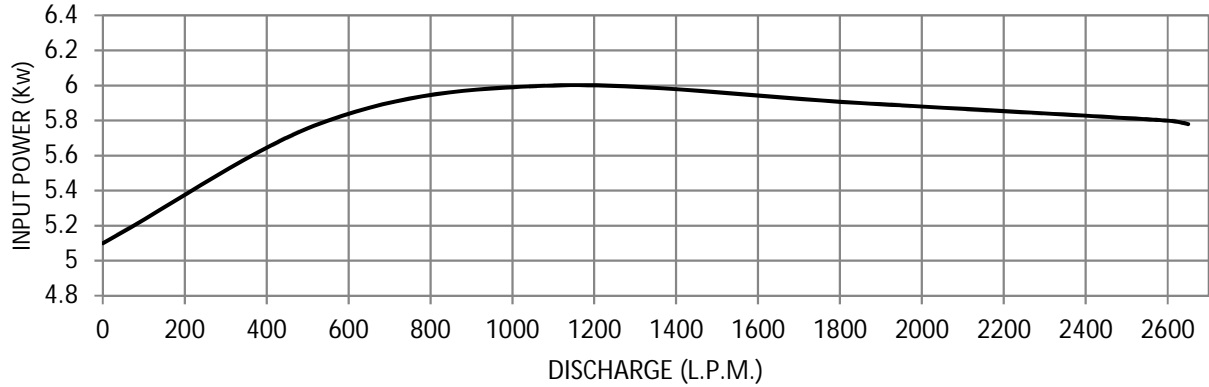

**SOVEREIGN
PUMPS**
Innovative pumps for the future...

SOVEREIGN PUMPING SOLUTIONS PVT. LTD.

PUMP PERFORMANCE GRAPH

SPG73M

H.P.:	7.5	Kw:	5.6	R.P.M.:	2850	DICHARGE SIZE (INCH / MM) :	4"/100
-------	-----	-----	-----	---------	------	-----------------------------	--------