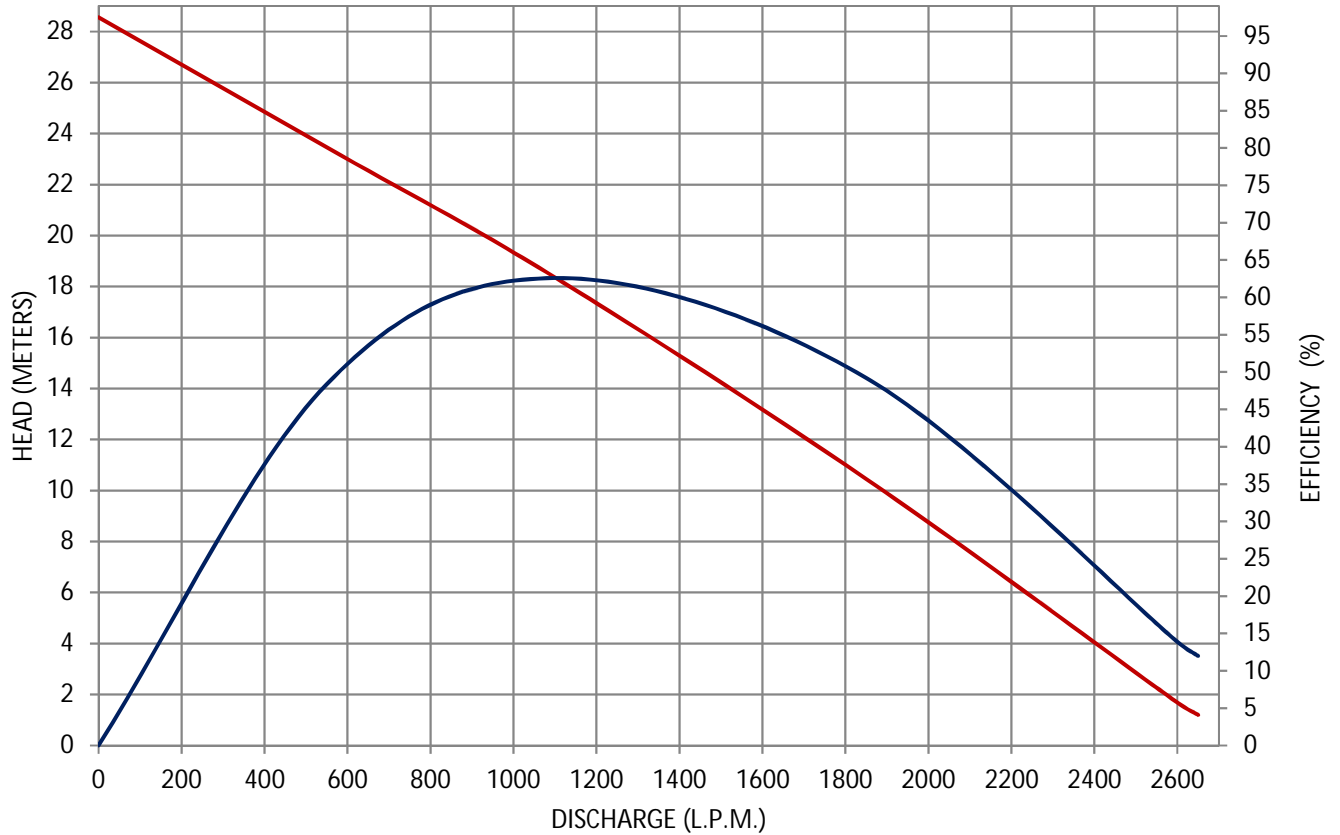

**SOVEREIGN
PUMPS**
Innovative pumps for the future...

SOVEREIGN PUMPING SOLUTIONS PVT. LTD.

PUMP PERFORMANCE GRAPH

SPG73M

H.P.:	7.5	Kw:	5.6	R.P.M.:	2850	DICHARGE SIZE (INCH / MM) :	4"/100
-------	-----	-----	-----	---------	------	-----------------------------	--------