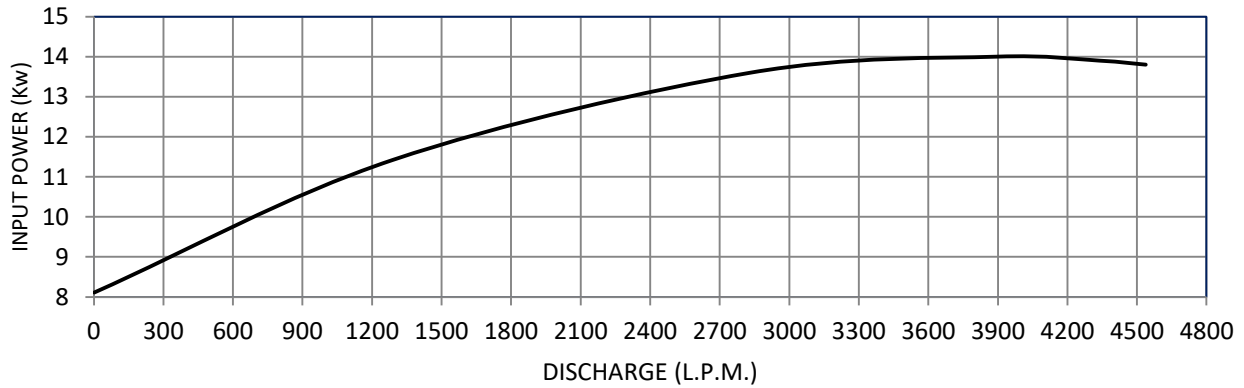

SOVEREIGN PUMPS
Innovative pumps for the future...

SOVEREIGN PUMPING SOLUTIONS PVT. LTD.

PUMP PERFORMANCE GRAPH

SPSL156S

H.P.:	15	Kw:	11.2	R.P.M.:	1450	DICHARGE SIZE (INCH / MM) :	6"/150
-------	----	-----	------	---------	------	-----------------------------	--------