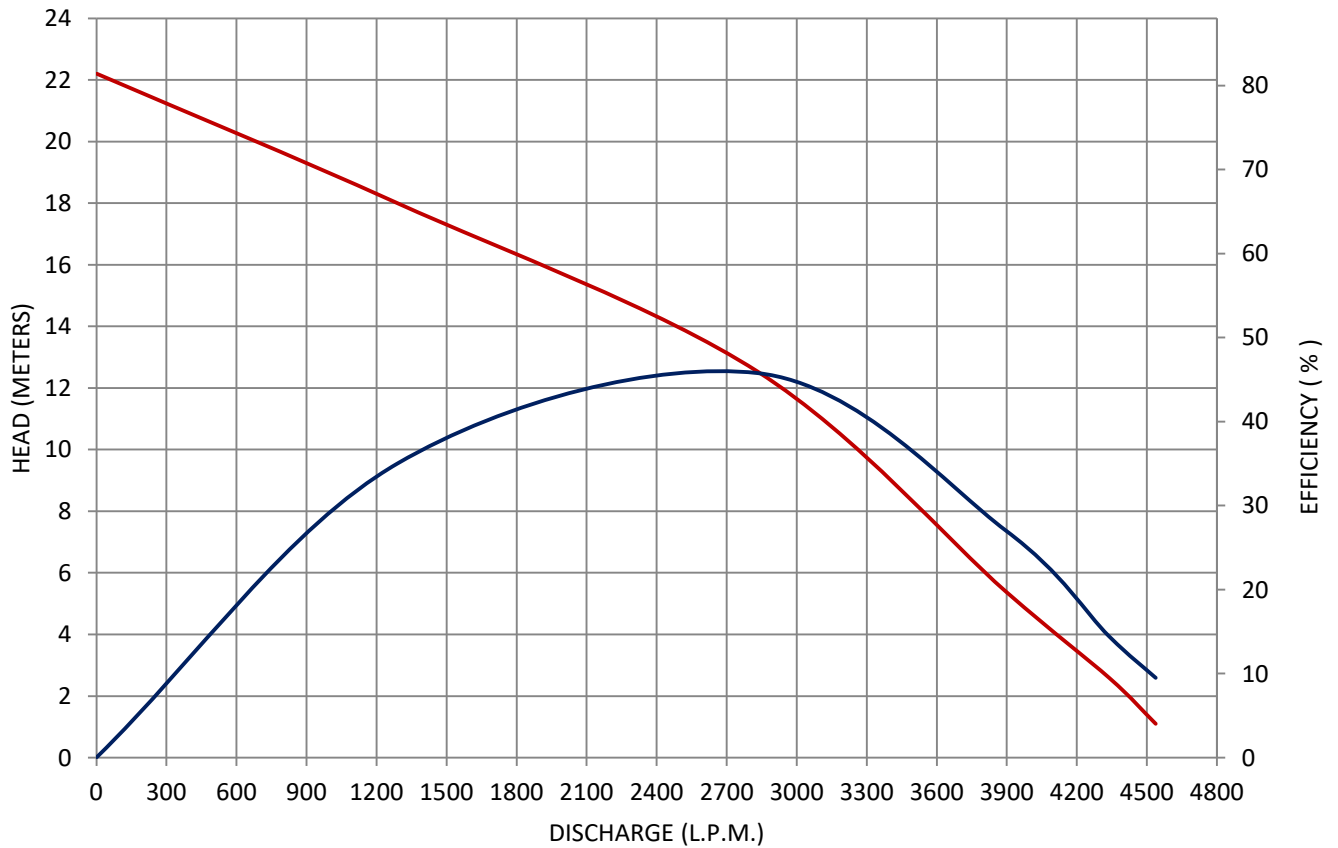

SOVEREIGN PUMPS
Innovative pumps for the future...

SOVEREIGN PUMPING SOLUTIONS PVT. LTD.

PUMP PERFORMANCE GRAPH

SPSL156S

H.P.:	15	Kw:	11.2	R.P.M.:	1450	DICHARGE SIZE (INCH / MM) :	6"/150
-------	----	-----	------	---------	------	-----------------------------	--------