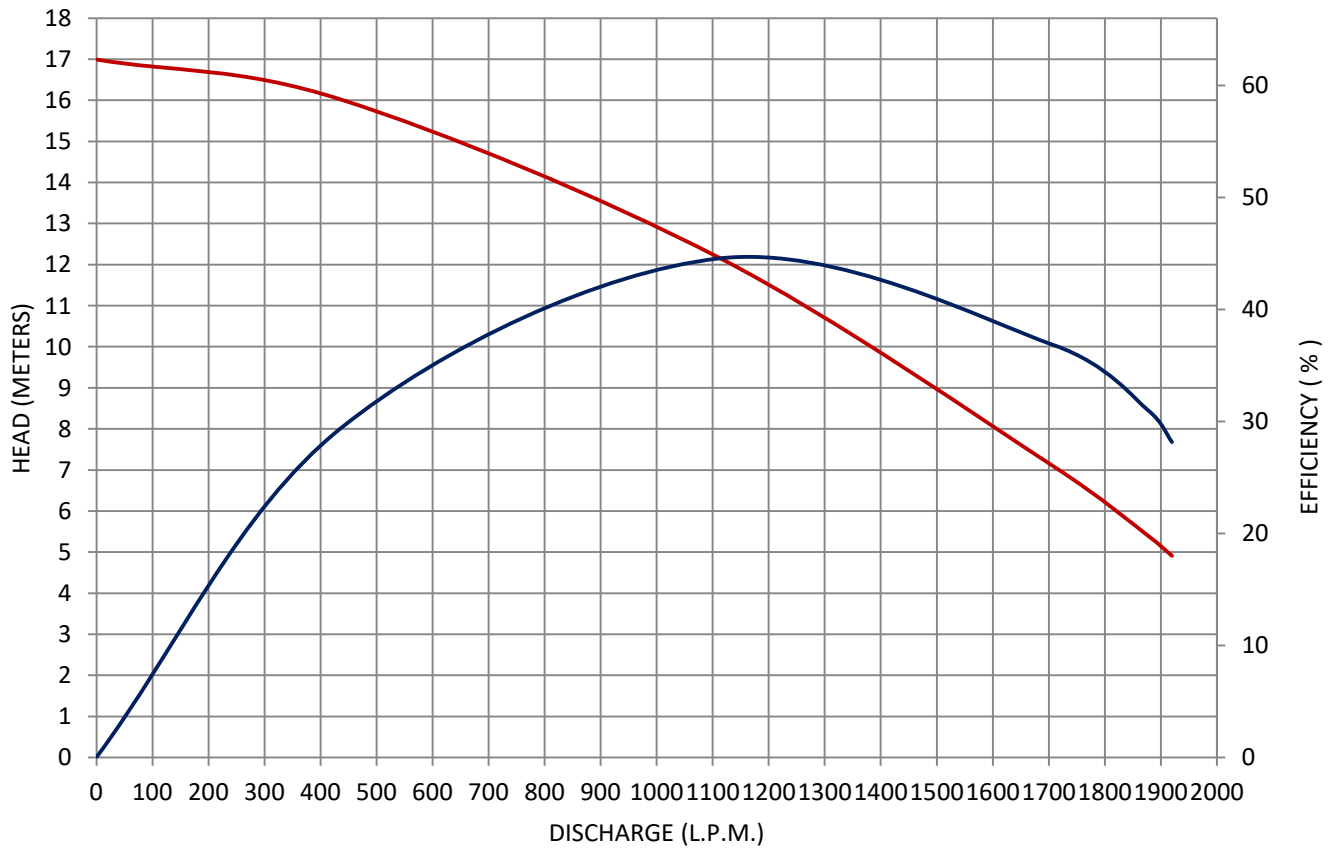

## PUMP PERFORMANCE GRAPH

**SPSL74S**

H.P.:	7.5	Kw:	5.5	R.P.M.:	1450	DICHARGE SIZE (INCH / MM) :	4"/100
-------	-----	-----	-----	---------	------	-----------------------------	--------

Rev. : 0	Date : 28 12 2022
APPROVED BY :-	PREAPARED BY :-