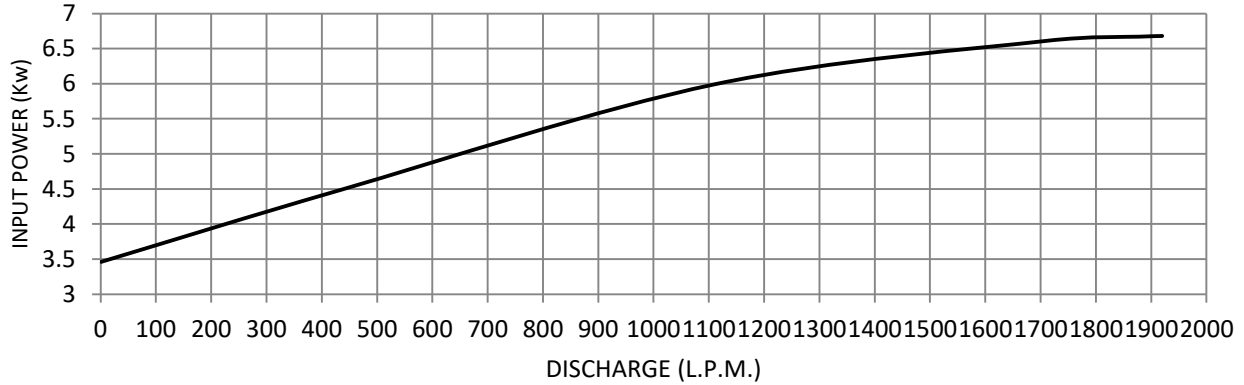

## PUMP PERFORMANCE GRAPH

**SPSL74S**

H.P.:	7.5	Kw:	5.5	R.P.M.:	1450	DICHARGE SIZE (INCH / MM) :	4"/100
-------	-----	-----	-----	---------	------	-----------------------------	--------

Rev. : 0	Date : 28 12 2022
APPROVED BY :-	PREAPARED BY :-