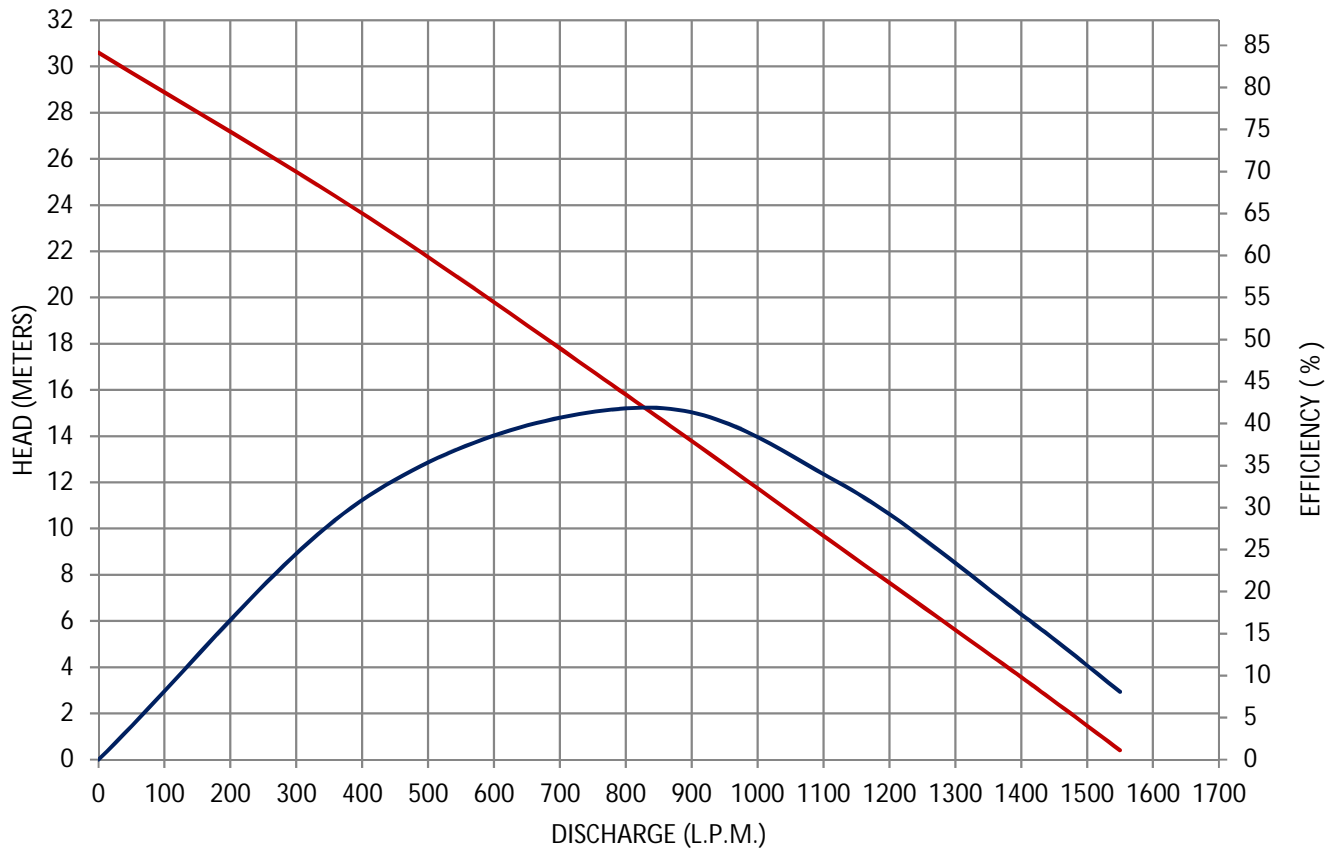

**SOVEREIGN
PUMPS**
Innovative pumps for the future...

SOVEREIGN PUMPING SOLUTIONS PVT. LTD.

PUMP PERFORMANCE GRAPH

SPNC103M

H.P.:	10	Kw:	7.5	R.P.M.:	2850	DICHARGE SIZE (INCH / MM) :	4"/100
-------	----	-----	-----	---------	------	-----------------------------	--------