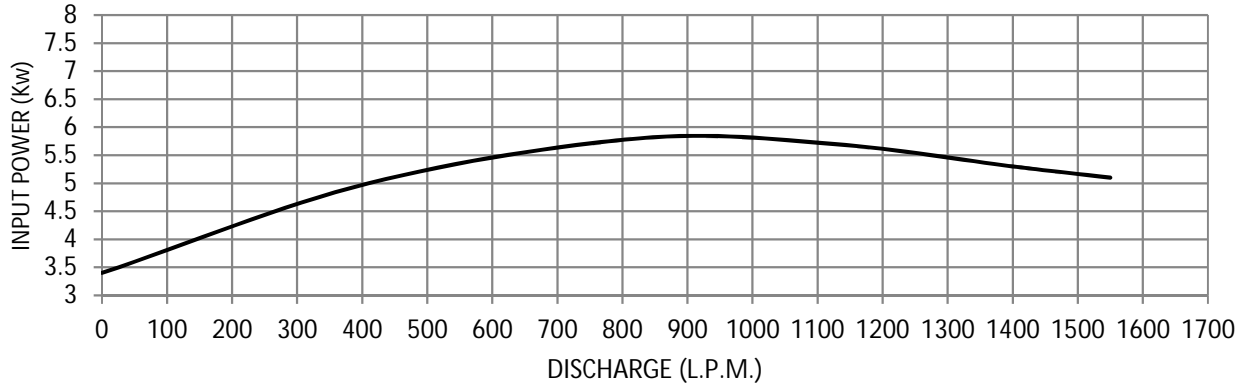

**SOVEREIGN
PUMPS**
Innovative pumps for the future...

SOVEREIGN PUMPING SOLUTIONS PVT. LTD.

PUMP PERFORMANCE GRAPH

SPNC103M

H.P.:	10	Kw:	7.5	R.P.M.:	2850	DICHARGE SIZE (INCH / MM) :	4"/100
-------	----	-----	-----	---------	------	-----------------------------	--------