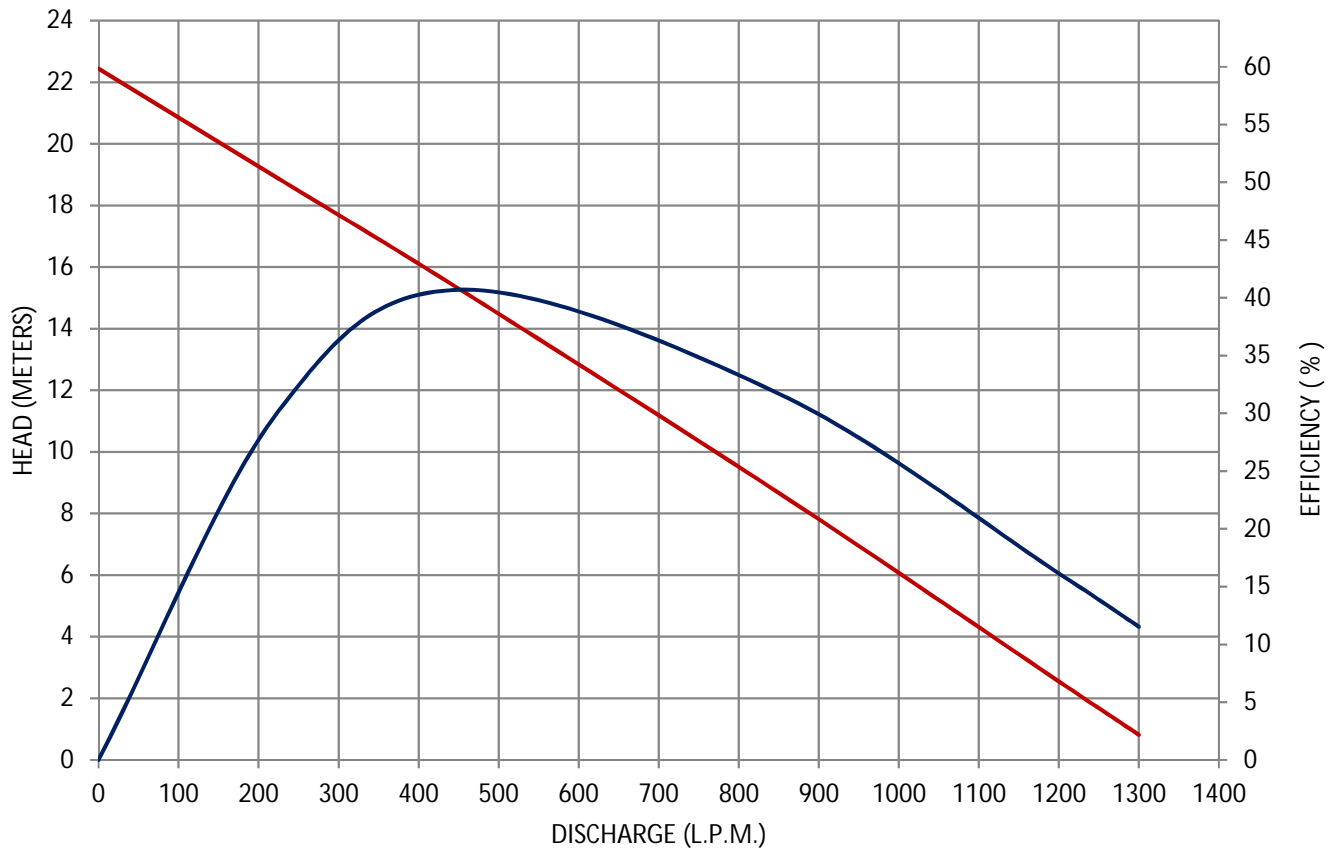

**SOVEREIGN
PUMPS**
Innovative pumps for the future...

SOVEREIGN PUMPING SOLUTIONS PVT. LTD.

PUMP PERFORMANCE GRAPH

SPNC63M

H.P.:	6	Kw:	4.5	R.P.M.:	2850	DICHARGE SIZE (INCH / MM) :	4"/100
-------	---	-----	-----	---------	------	-----------------------------	--------