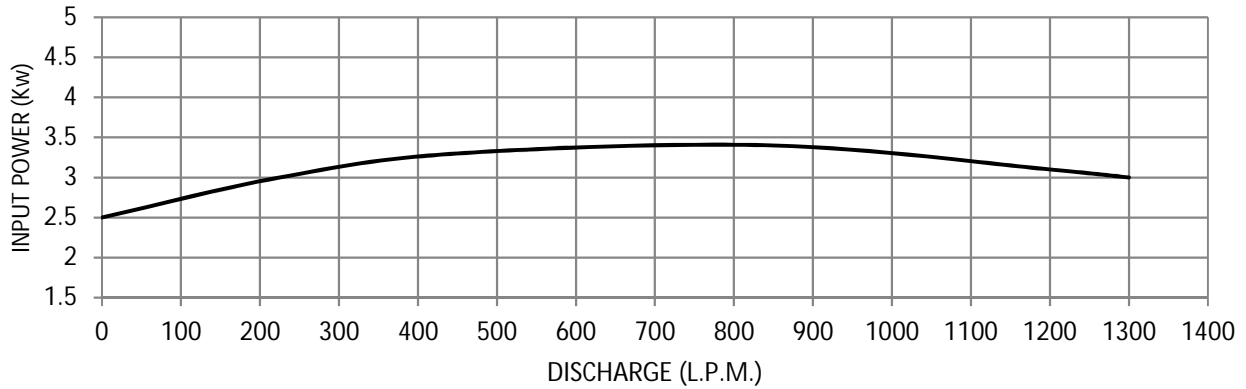

**SOVEREIGN
PUMPS**
Innovative pumps for the future...

SOVEREIGN PUMPING SOLUTIONS PVT. LTD.

PUMP PERFORMANCE GRAPH

SPNC63M

H.P.:	6	Kw:	4.5	R.P.M.:	2850	DICHARGE SIZE (INCH / MM) :	4"/100
-------	---	-----	-----	---------	------	-----------------------------	--------