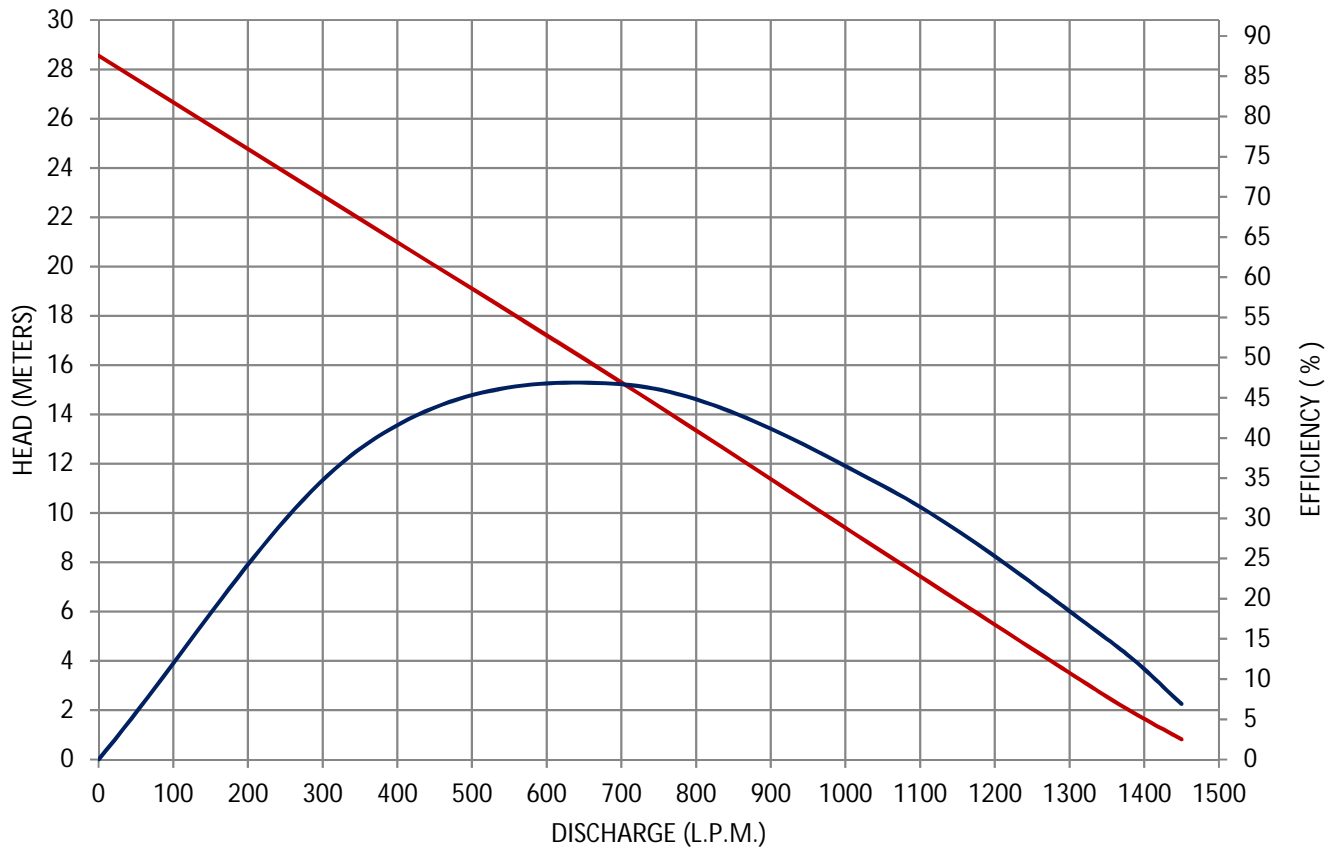

**SOVEREIGN
PUMPS**
Innovative pumps for the future...

SOVEREIGN PUMPING SOLUTIONS PVT. LTD.

PUMP PERFORMANCE GRAPH

SPNC83M

H.P.:	8	Kw:	6	R.P.M.:	2850	DICHARGE SIZE (INCH / MM) :	4"/100
-------	---	-----	---	---------	------	-----------------------------	--------