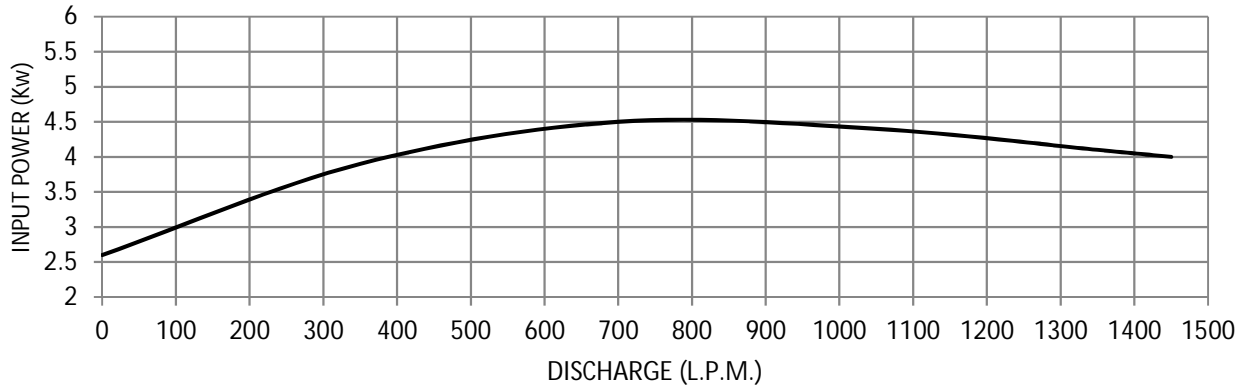

**SOVEREIGN
PUMPS**
Innovative pumps for the future...

SOVEREIGN PUMPING SOLUTIONS PVT. LTD.

PUMP PERFORMANCE GRAPH

SPNC83M

H.P.:	8	Kw:	6	R.P.M.:	2850	DICHARGE SIZE (INCH / MM) :	4"/100
-------	---	-----	---	---------	------	-----------------------------	--------